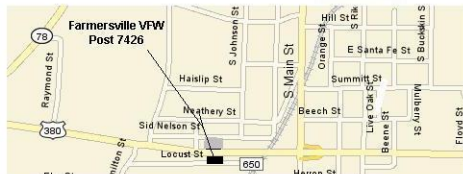

Motorcycle Fatality **Red Cross** Placement Ceremony for *Gary Maddux*

Saturday April 3, 2010

Staging begins at 12:00 p.m.

Farmersville VFW Post 7426

Phone # 972-782-8980

We will stage at FARMERSVILLE
VFW POST #7426 between 12 and
12:30 p.m.

We will leave at 12:45 p.m.

We will travel North on TX-78 to
Blue Ridge, TX. Location stop will
be on the North side of Blue Ridge
on intersection of Tx-78 and
Business 78.

For more information or directions call Dewayne Leeth at
903-447-9502 or 903-456-5758